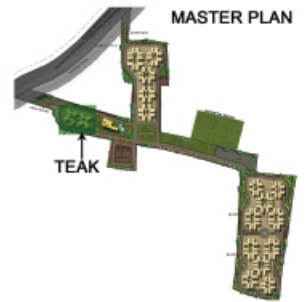

Floor Plans - TEAK Block - 1118 SFT

EAST FACING-1202 SFT  
**TEAK**  
FLAT NO: 6 & FLAT NO: 8

KEY PLAN: TEAK

WEST FACING-1118 SFT  
**TEAK**  
FLAT NO: 2 & FLAT NO: 4

KEY PLAN: TEAK

NORTH FACING-1202 SFT  
**TEAK**  
FLAT NO: 5 & FLAT NO: 7

SOUTH FACING-1118 SFT  
**TEAK**  
FLAT NO: 1 & FLAT NO: 3

KEY PLAN : TEAK