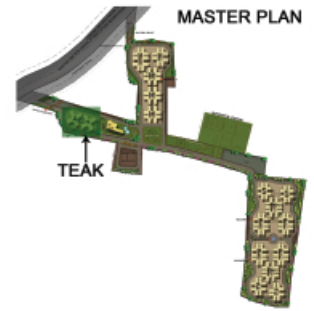

Floor Plans - TEAK Block - 1118 SFT

EAST FACING-1202 SFT  
**TEAK**  
FLAT NO: 6 & FLAT NO: 8

KEY PLAN: TEAK

WEST FACING-1118 SFT  
**TEAK**  
FLAT NO: 2 & FLAT NO: 4

KEY PLAN: TEAK

NORTH FACING-1202 SFT  
**TEAK**  
FLAT NO: 5 & FLAT NO: 7

SOUTH FACING-1118 SFT  
**TEAK**  
FLAT NO: 1 & FLAT NO: 3

KEY PLAN : TEAK