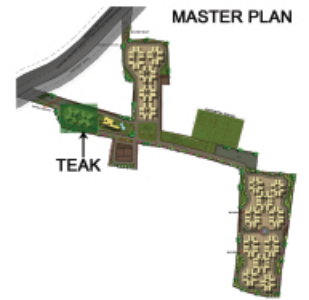

Floor Plans - TEAK Block - 1118 SFT

EAST FACING-1202 SFT  
**TEAK**  
FLAT NO: 6 & FLAT NO: 8

KEY PLAN: TEAK

WEST FACING-1118 SFT  
**TEAK**  
FLAT NO: 2 & FLAT NO: 4

KEY PLAN: TEAK

NORTH FACING-1202 SFT  
**TEAK**  
FLAT NO: 5 & FLAT NO: 7

SOUTH FACING-1118 SFT  
**TEAK**  
FLAT NO: 1 & FLAT NO: 3

KEY PLAN : TEAK