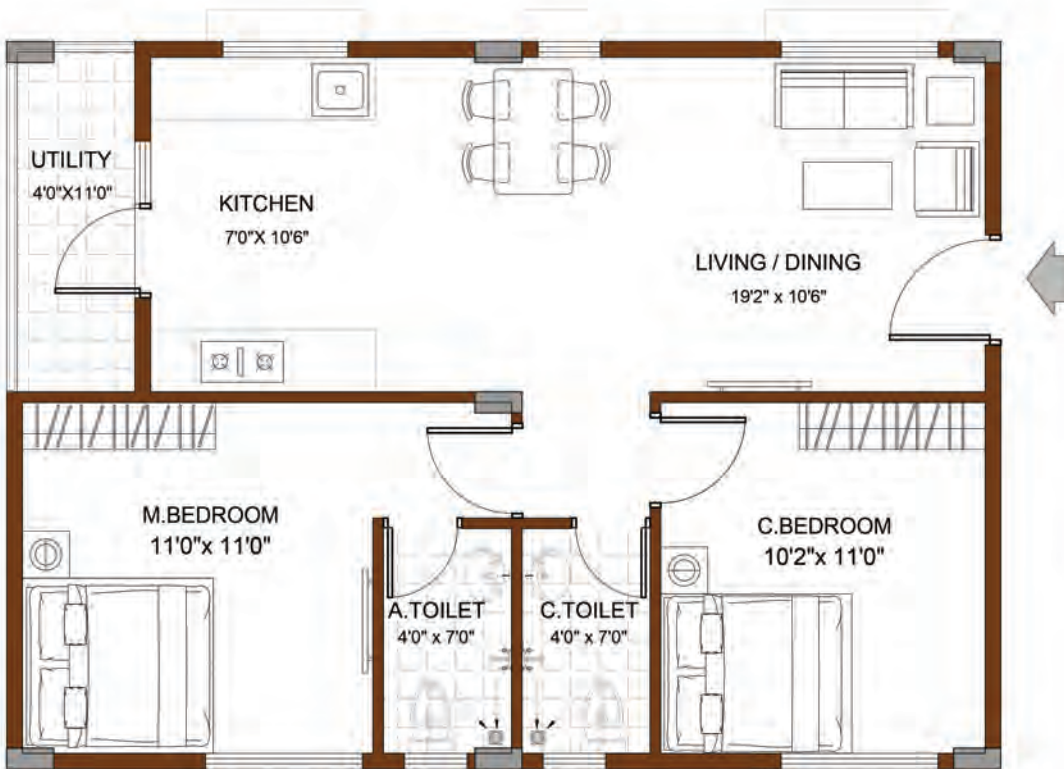

Floor Plans - AMBER Block

EAST FACING-890 SFT

AMBER

TOWER A-FLAT NO: 8, FLAT NO: 9 & FLAT NO: 10

TOWER B, C, D & E FLAT NO: 7 & FLAT NO: 8

WEST FACING-890 SFT

AMBER

TOWER A-FLAT NO: 3, FLAT NO: 4 & FLAT NO: 5

TOWER B, C, D & E FLAT NO: 3 & FLAT NO: 4

NORTH FACING-800 SFT

AMBER

TOWER A-FLAT NO: 6 & FLAT NO: 7

TOWER B, C, D & E FLAT NO: 5 & FLAT NO: 6

SOUTH FACING-800 SFT

AMBER

TOWER A, B, C, D & E FLAT NO: 1 & FLAT NO: 2