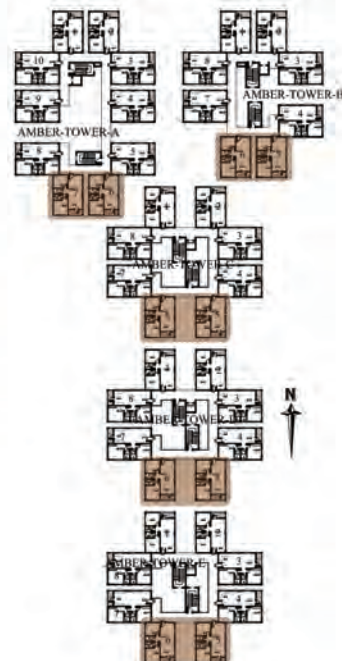

Floor Plans - AMBER Block

EAST FACING-890 SFT

AMBER

TOWER A-FLAT NO: 8, FLAT NO: 9 & FLAT NO: 10

TOWER B, C, D & E FLAT NO: 7 & FLAT NO: 8

WEST FACING-890 SFT

AMBER

TOWER A-FLAT NO: 3, FLAT NO: 4 & FLAT NO: 5

TOWER B, C, D & E FLAT NO: 3 & FLAT NO: 4

NORTH FACING-800 SFT

AMBER

TOWER A-FLAT NO: 6 & FLAT NO: 7

TOWER B, C, D & E FLAT NO: 5 & FLAT NO: 6

SOUTH FACING-800 SFT

AMBER

TOWER A, B, C, D & E FLAT NO: 1 & FLAT NO: 2

KEY PLAN : AMBER