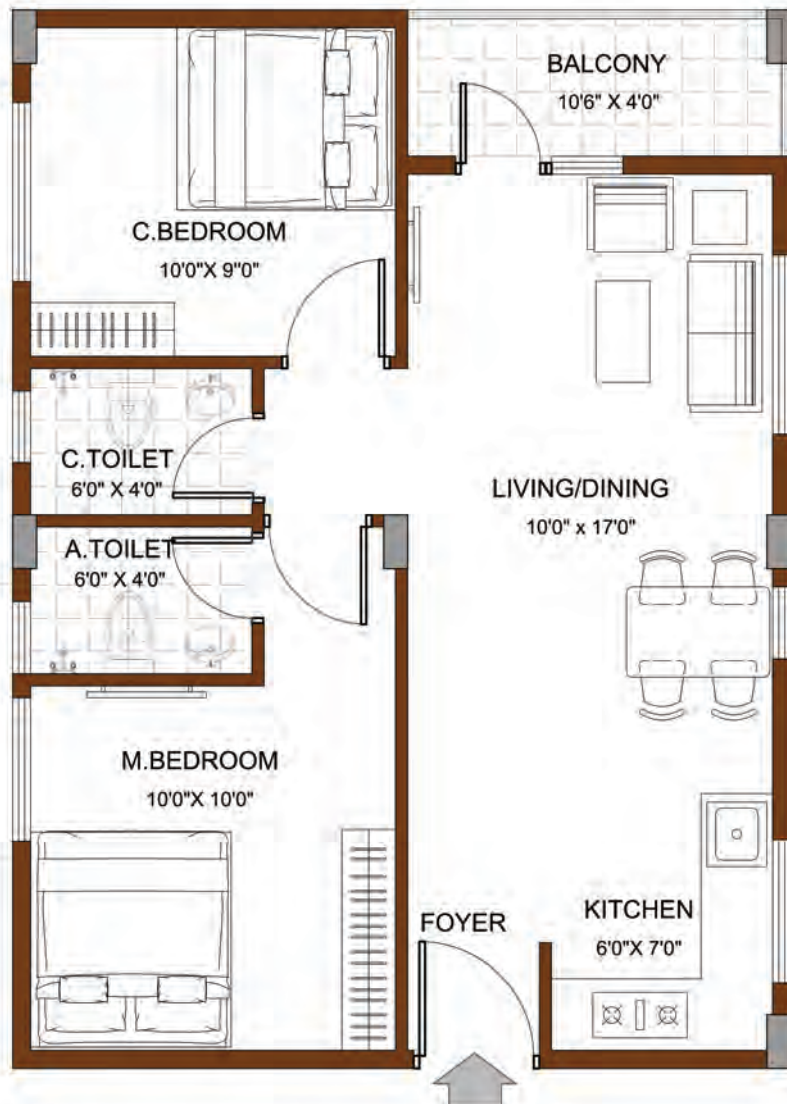

Floor Plans - AMBER Block

EAST FACING-890 SFT

AMBER

TOWER A-FLAT NO: 8, FLAT NO: 9 & FLAT NO: 10

TOWER B, C, D & E FLAT NO: 7 & FLAT NO: 8

WEST FACING-890 SFT

AMBER

TOWER A-FLAT NO: 3, FLAT NO: 4 & FLAT NO: 5

TOWER B, C, D & E FLAT NO: 3 & FLAT NO: 4

NORTH FACING-800 SFT

AMBER

TOWER A-FLAT NO: 6 & FLAT NO: 7

TOWER B, C, D & E FLAT NO: 5 & FLAT NO: 6

SOUTH FACING-800 SFT

AMBER

TOWER A, B, C, D & E FLAT NO: 1 & FLAT NO: 2