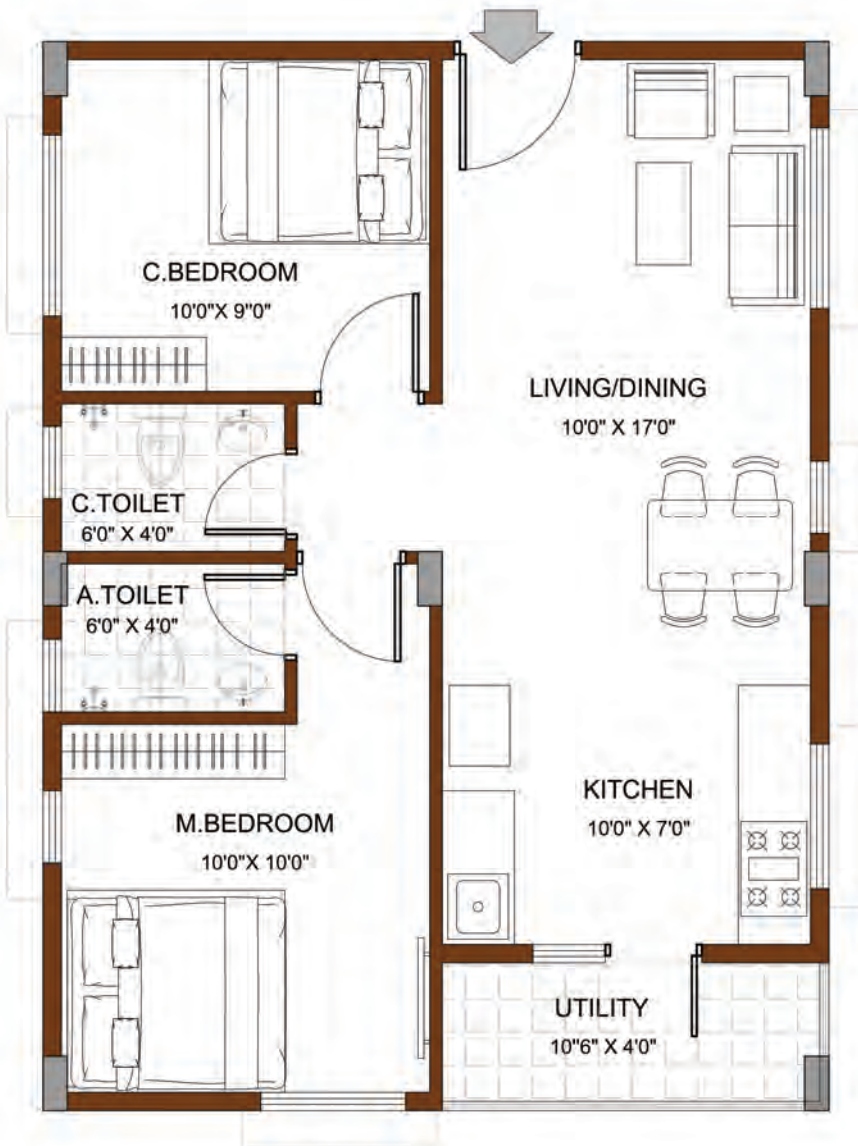

Floor Plans - AMBER Block

EAST FACING-890 SFT

AMBER

TOWER A-FLAT NO: 8, FLAT NO: 9 & FLAT NO: 10

TOWER B, C, D & E FLAT NO: 7 & FLAT NO: 8

WEST FACING-890 SFT

AMBER

TOWER A-FLAT NO: 3, FLAT NO: 4 & FLAT NO: 5

TOWER B, C, D & E FLAT NO: 3 & FLAT NO: 4

NORTH FACING-800 SFT

AMBER

TOWER A-FLAT NO: 6 & FLAT NO: 7

TOWER B, C, D & E FLAT NO: 5 & FLAT NO: 6

SOUTH FACING-800 SFT

AMBER

TOWER A, B, C, D & E FLAT NO: 1 & FLAT NO: 2

KEY PLAN : AMBER