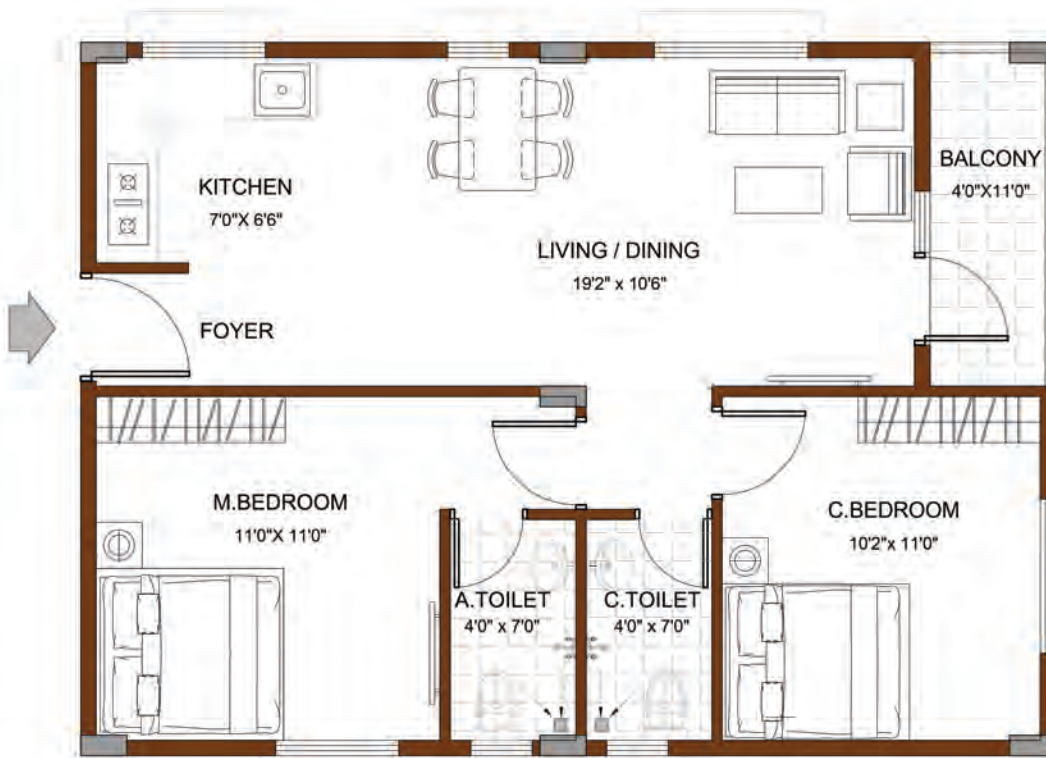

Floor Plans - AMBER Block

EAST FACING-890 SFT

AMBER

TOWER A-FLAT NO: 8, FLAT NO: 9 & FLAT NO: 10

TOWER B, C, D & E FLAT NO: 7 & FLAT NO: 8

WEST FACING-890 SFT

AMBER

TOWER A-FLAT NO: 3, FLAT NO: 4 & FLAT NO: 5

TOWER B, C, D & E FLAT NO: 3 & FLAT NO: 4

NORTH FACING-800 SFT

AMBER

TOWER A-FLAT NO: 6 & FLAT NO: 7

TOWER B, C, D & E FLAT NO: 5 & FLAT NO: 6

SOUTH FACING-800 SFT

AMBER

TOWER A, B, C, D & E FLAT NO: 1 & FLAT NO: 2